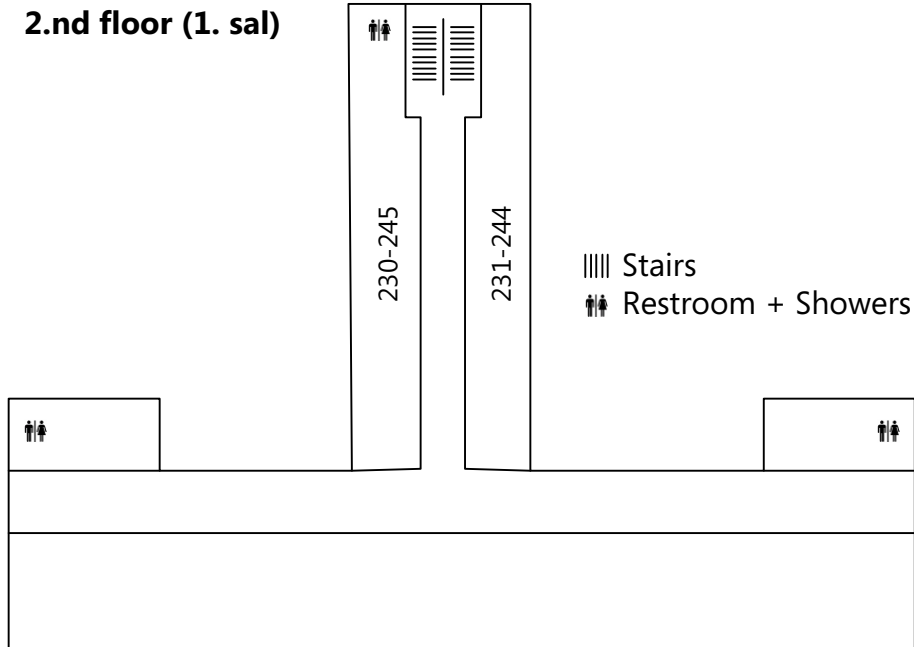

Bosei Overview Map

- C: Reception & Info
- A: Main building
- R: Valhalla
- P: Gimle
- J: Sportshall & Shops
- M: Swimming pool
- K: Dojo
- H: Camping area
- I: Bonfire

- P1: Main parking area
- P2: Parking for camping
- P3: Parking for camping
- P4: Privat parking

A – Main building

1.st floor (stuen)

2.nd floor (1. sal)

3.rd floor (2. sal)

R - Valhalla

1.st floor (stuen)

2.nd floor (1.st sal)

Basement (kælder)

P - Gimle

1.st floor (stuen)

2.nd floor (1.st sal)

Basement (kælder)