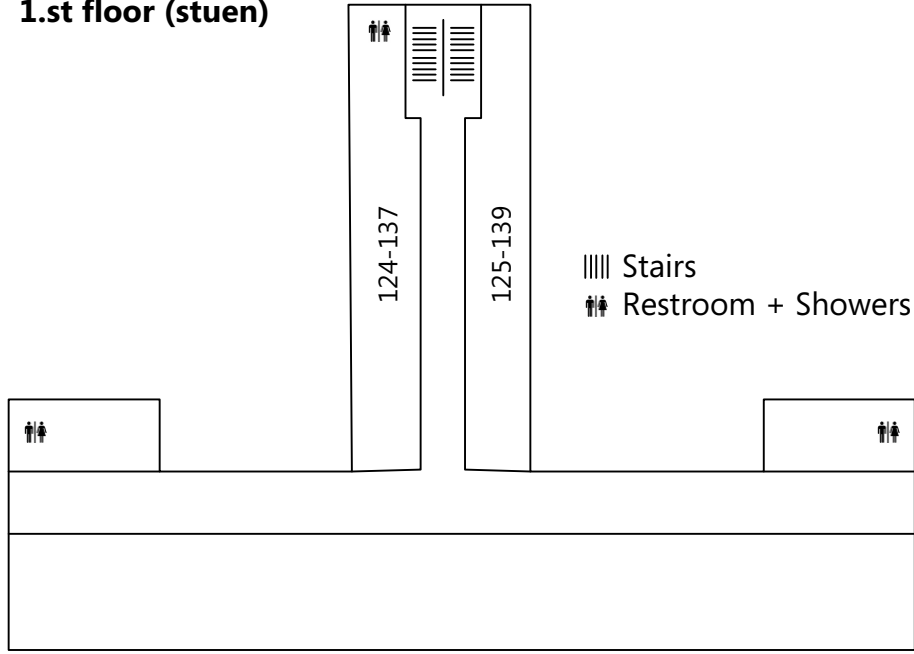

Bosei Overview Map

- C: Reception & Info
- A: Main building
- R: Valhalla
- P: Gimle
- J: Sportshall & Shops
- M: Swimming pool
- K: Dojo
- H: Camping area
- I: Bonfire

- P1: Main parking area
- P2: Parking for camping
- P3: Parking for camping
- P4: Privat parking

A – Main building

1.st floor (stuen)

2.nd floor (1. sal)

3.rd floor (2. sal)

R - Valhalla

1.st floor (stuen)

2.nd floor (1.st sal)

Basement (kælder)

P - Gimle

1.st floor (stuen)

2.nd floor (1.st sal)

Basement (kælder)