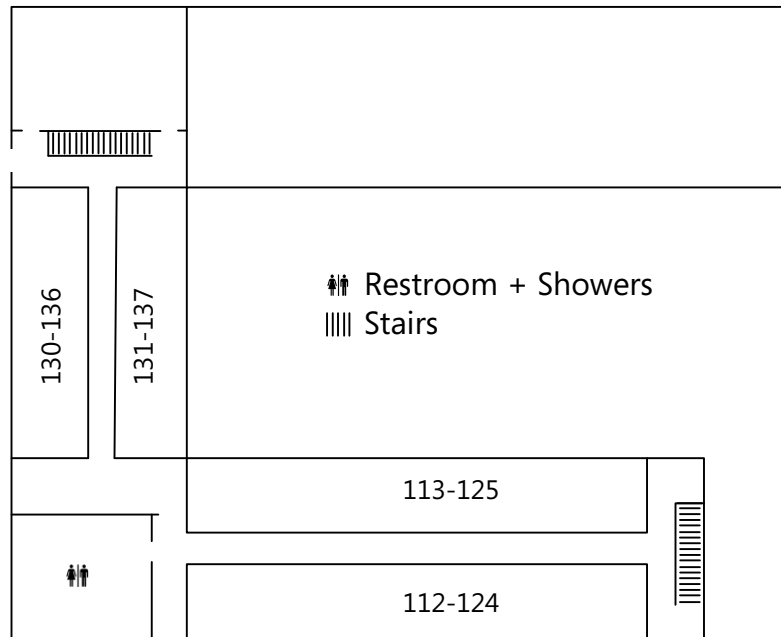

Bosei Overview Map

- C: Reception & Info
- A: Main building
- R: Valhalla
- P: Gimle
- J: Sportshall & Shops
- M: Swimming pool
- K: Dojo
- H: Camping area
- I: Bonfire

- P1: Main parking area
- P2: Parking for camping
- P3: Parking for camping
- P4: Privat parking

A – Main building

1.st floor (stuen)

2.nd floor (1. sal)

3.rd floor (2. sal)

R - Valhalla

1.st floor (stuen)

2.nd floor (1.st sal)

Basement (kælder)

P - Gimle

1.st floor (stuen)

2.nd floor (1.st sal)

Basement (kælder)