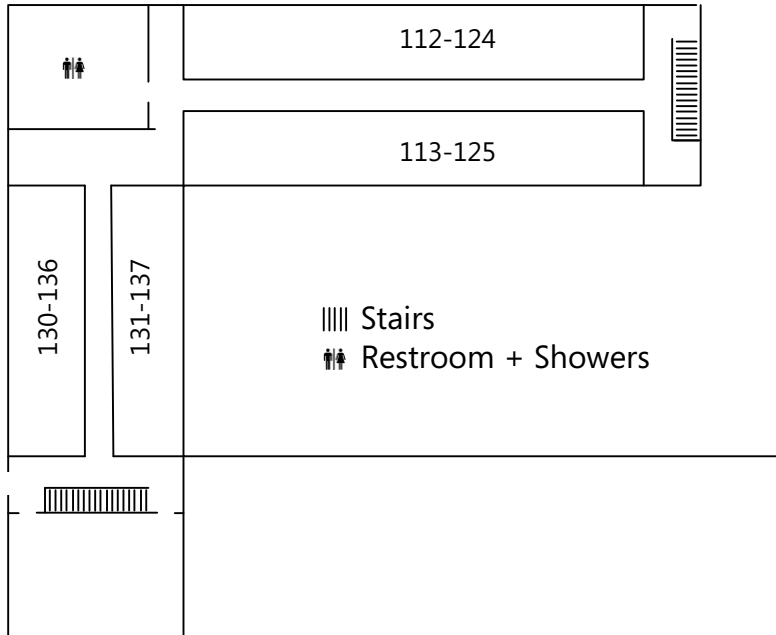

Bosei Overview Map

- C: Reception & Info
- A: Main building
- R: Valhalla
- P: Gimle
- J: Sportshall & Shops
- M: Swimming pool
- K: Dojo
- H: Camping area
- I: Bonfire

- P1: Main parking area
- P2: Parking for camping
- P3: Parking for camping
- P4: Privat parking

A – Main building

1.st floor (stuen)

2.nd floor (1. sal)

3.rd floor (2. sal)

R - Valhalla

1.st floor (stuen)

2.nd floor (1.st sal)

Basement (kælder)

P - Gimle

1.st floor (stuen)

2.nd floor (1.st sal)

Basement (kælder)