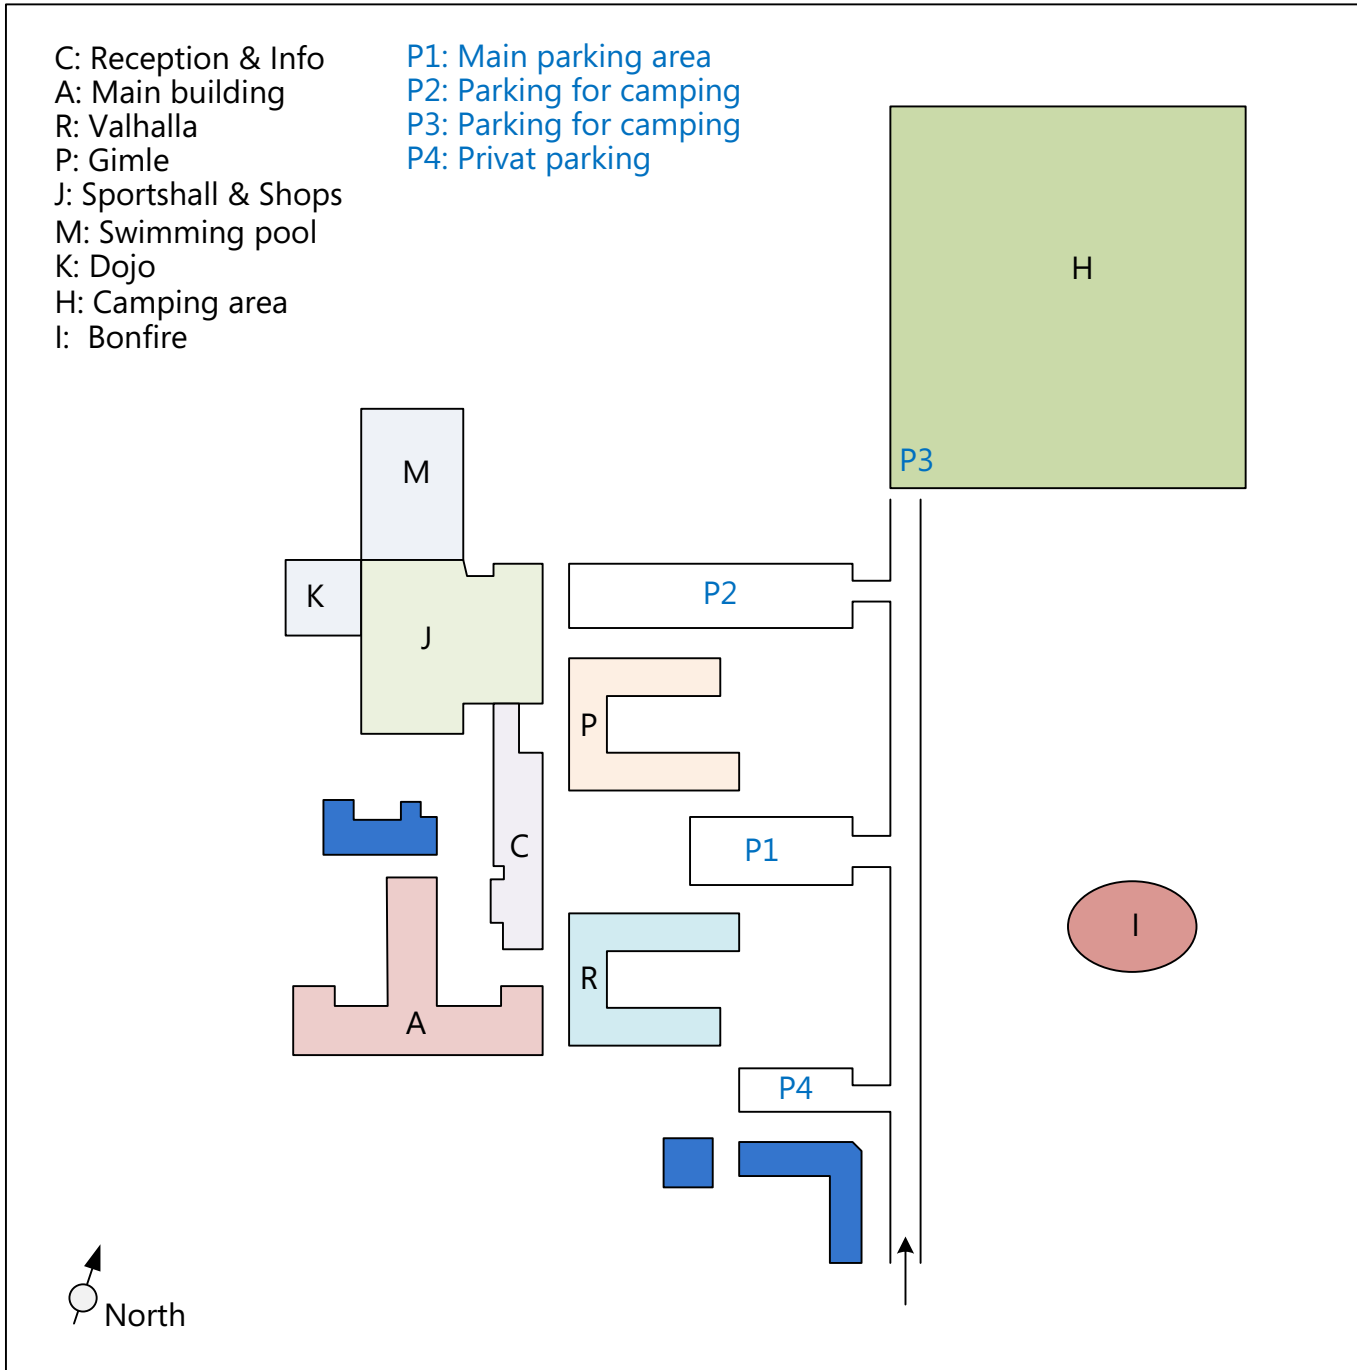

Bosei Overview Map

- C: Reception & Info
- A: Main building
- R: Valhalla
- P: Gimle
- J: Sportshall & Shops
- M: Swimming pool
- K: Dojo
- H: Camping area
- I: Bonfire

- P1: Main parking area
- P2: Parking for camping
- P3: Parking for camping
- P4: Privat parking

A – Main building

1.st floor (stuen)

2.nd floor (1. sal)

3.rd floor (2. sal)

R - Valhalla

1.st floor (stuen)

2.nd floor (1.st sal)

Basement (kælder)

P - Gimle

1.st floor (stuen)

2.nd floor (1.st sal)

Basement (kælder)